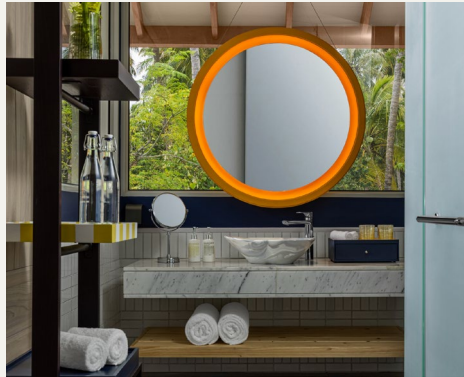

Four Bedroom Beach Pavilion

Snippets