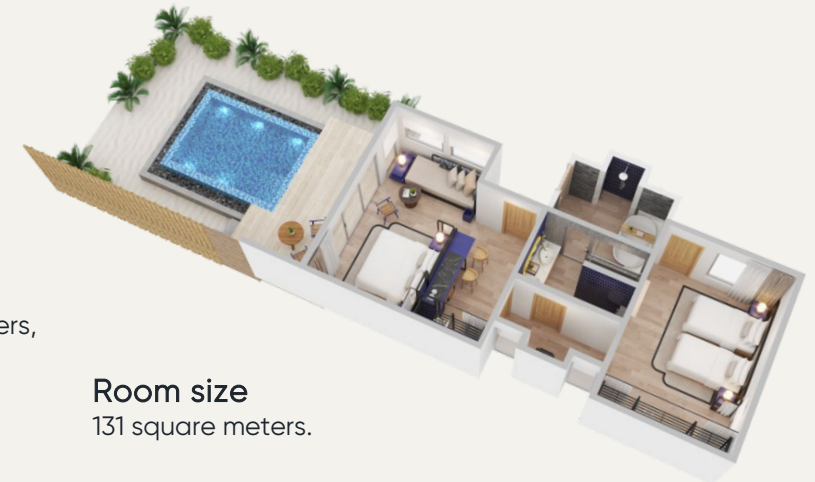

Room 3D Floor Plan

Room size

131 square meters.

Maximum Occupancy

3 adults + 2 extra person (adult or child).