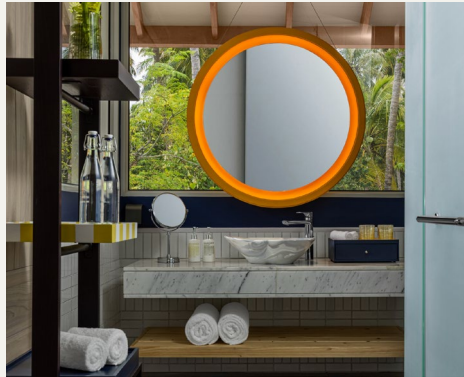

Two Bedroom Ocean View Pavilion

Snippets

** Room type circled in yellow